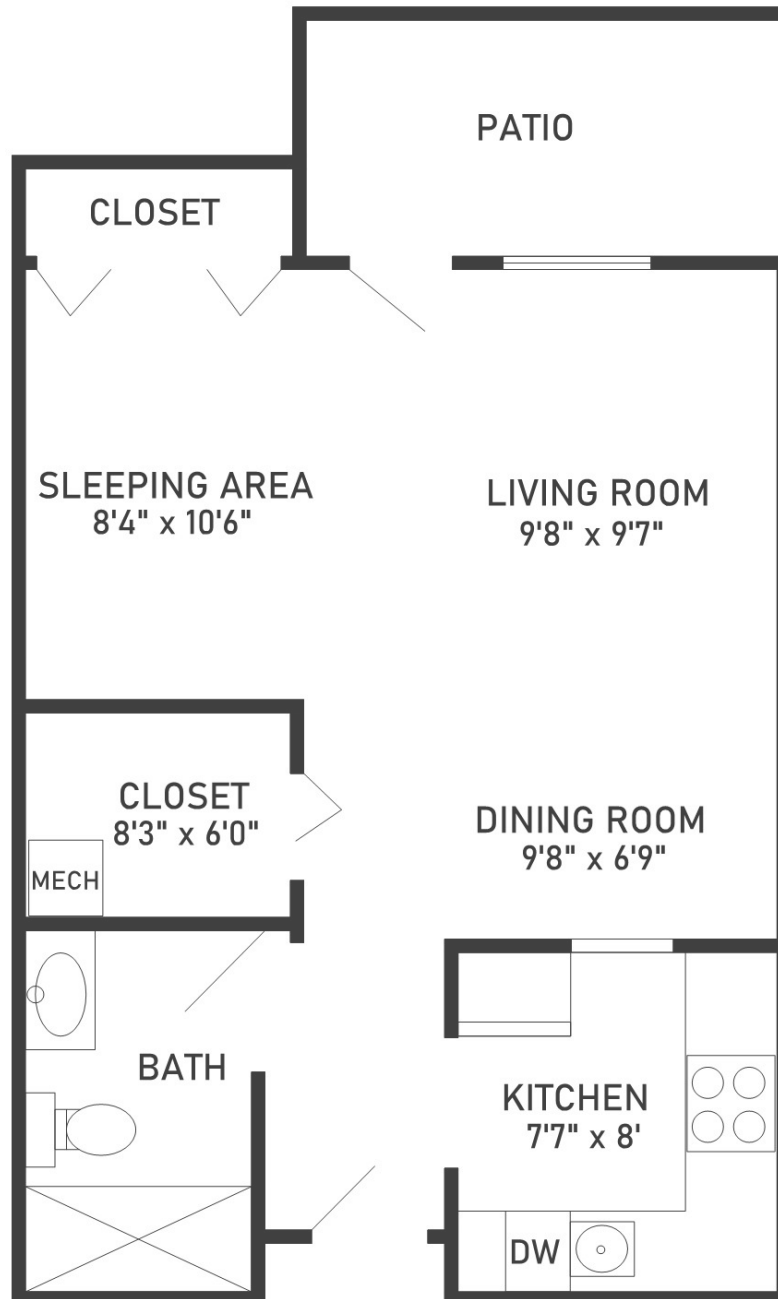

493 sq. ft.

Dimensions are approximate.

52 Missionary Road, Cromwell, CT 06419 (860) 754-3039 CovLivingCromwell.org

Covenant Living Communities & Services is a ministry of the Evangelical Covenant Church and does not discriminate pursuant to the federal Fair Housing Act. All faiths and beliefs are welcome.