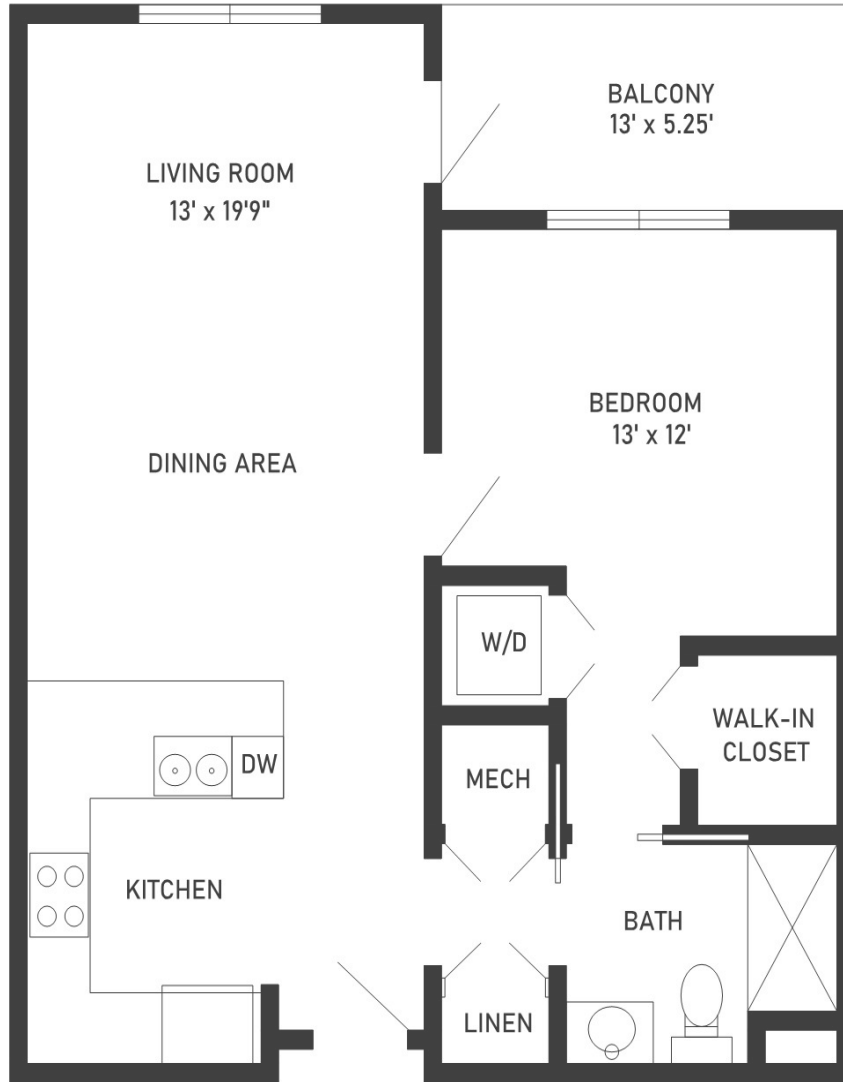

Town Center - Unit A  
One-Bedroom, One-Bath - A

760 sq. ft.

Dimensions are approximate.

52 Missionary Road, Cromwell, CT 06419 (860) 754-3039 CovLivingCromwell.org

Covenant Living Communities & Services is a ministry of the Evangelical Covenant Church and does not discriminate pursuant to the federal Fair Housing Act. All faiths and beliefs are welcome.