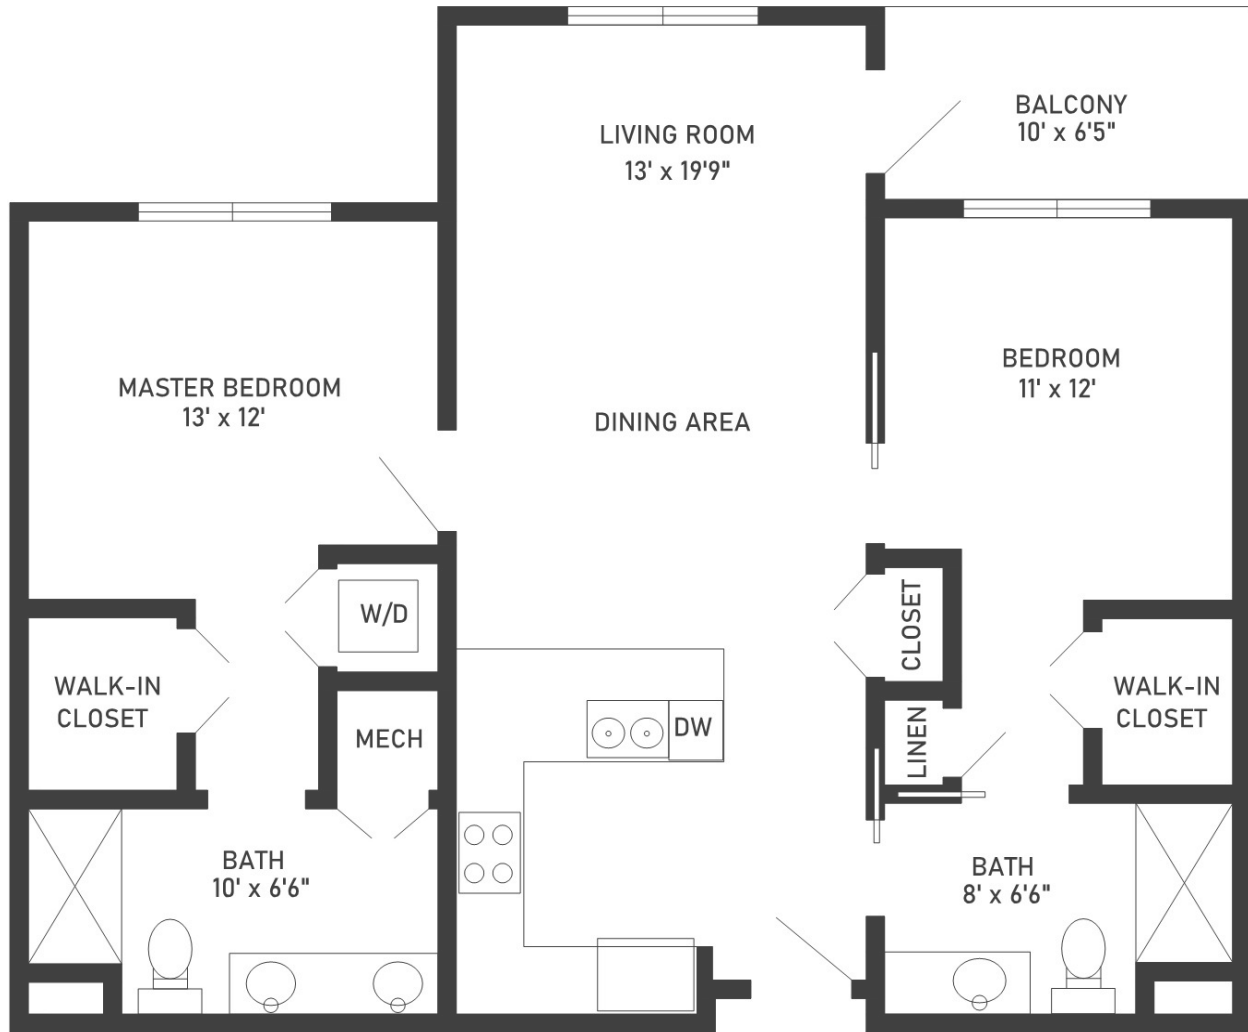

Town Center - Unit C  
Two-Bedroom, Two-Bath - A

1,054 sq. ft.

Dimensions are approximate.

52 Missionary Road, Cromwell, CT 06419 (860) 754-3039 CovLivingCromwell.org

Covenant Living Communities & Services is a ministry of the Evangelical Covenant Church and does not discriminate pursuant to the federal Fair Housing Act. All faiths and beliefs are welcome.