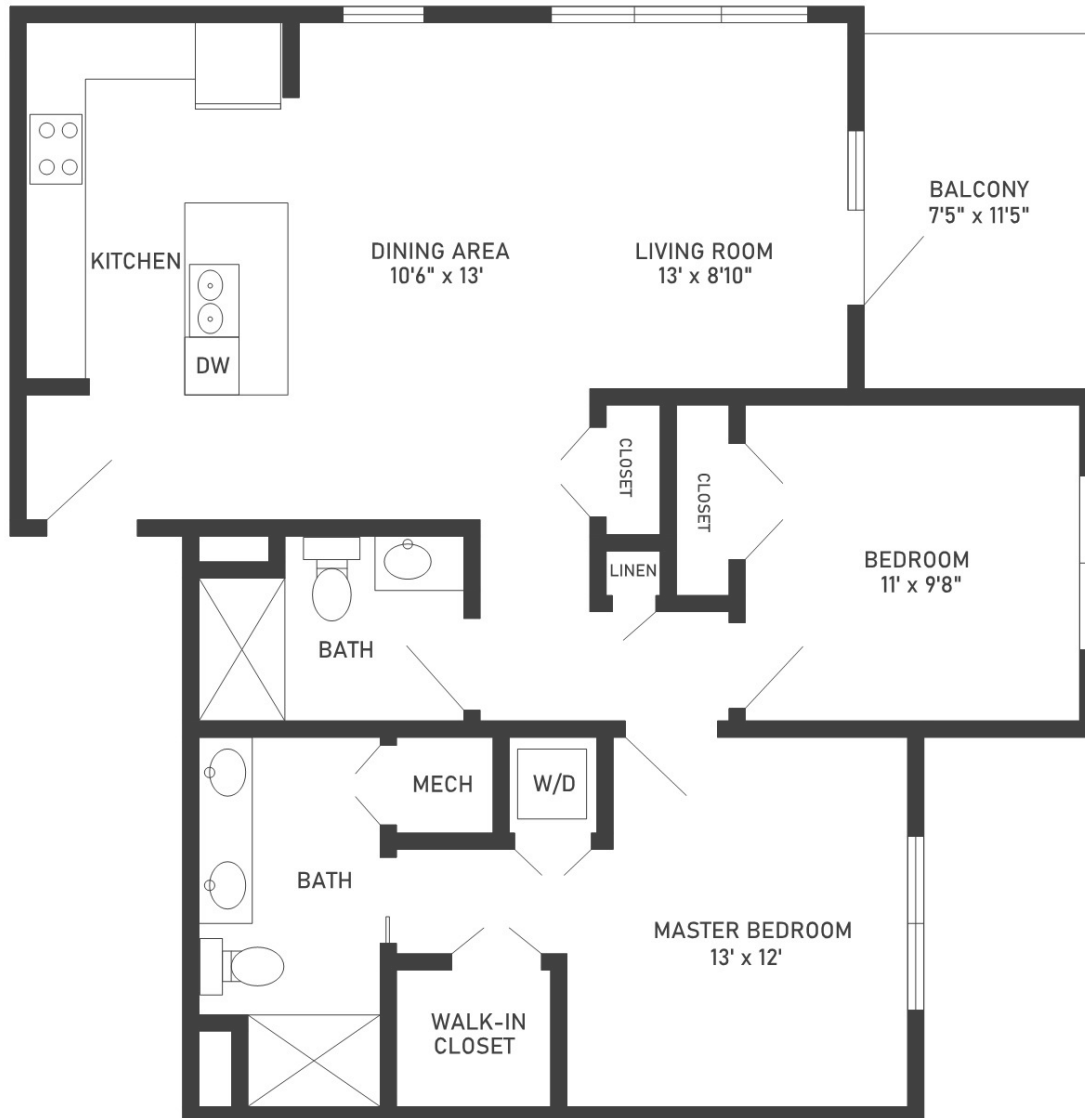

Town Center - Corner Unit
Two-Bedroom, Two-Bath - A

1,164 sq. ft.

Dimensions are approximate.

52 Missionary Road, Cromwell, CT 06419 (860) 754-3039 CovLivingCromwell.org

Covenant Living Communities & Services is a ministry of the Evangelical Covenant Church and does not discriminate pursuant to the federal Fair Housing Act. All faiths and beliefs are welcome.