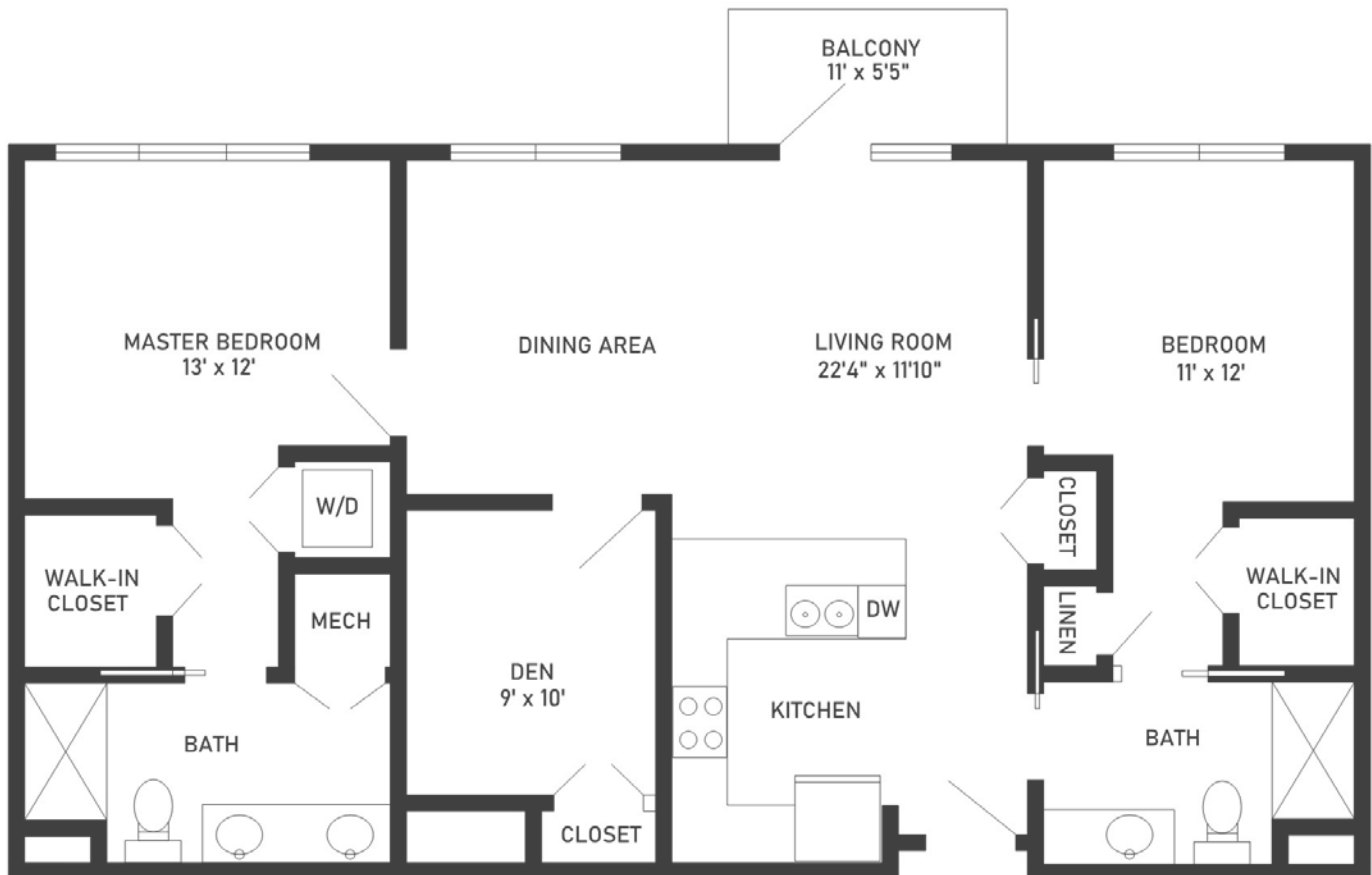

Town Center - Unit D
Two-Bedroom + Den, Two-Bath - A

1,193 sq. ft.

Dimensions are approximate.

52 Missionary Road, Cromwell, CT 06419 (860) 754-3039 CovLivingCromwell.org

Covenant Living Communities & Services is a ministry of the Evangelical Covenant Church and does not discriminate pursuant to the federal Fair Housing Act. All faiths and beliefs are welcome.